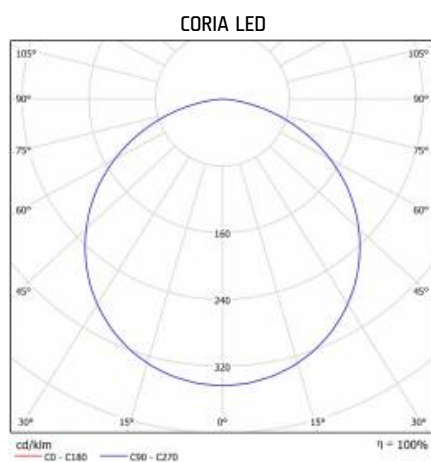

CORIA LED

DOWNLIGHTS

LED GO!

LUMINOUS INTENSITY DISTRIB. CURVE

The company reserves the right to make design changes or upgrades in the presented product. Product data sheet does not constitute an offer.

Revision date: 2018-06-06

Lena Lighting S.A.
ul. Kórnicka 52
63-000 Środa Wielkopolska

tel. +48 61 28 60 300
e-mail: office@lenalighting.pl
www.lenalighting.pl

The luminaire complies with the EU RoHS Directive 2011/65/UE

This product is a subject to electric and electronic waste equipment regulations (WEEE).