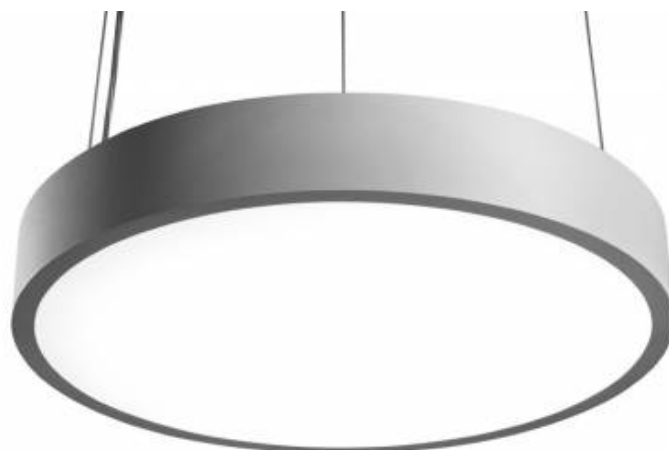

CORIA LED

DOWNLIGHTS

LED GO!

220-240 V | LED |  | IP20 | IP40 | IP44 | IK07 | 

TECHNICAL PARAMETERS

Light source:	LED
Ingress protection:	IP20; IP40; IP44
Nominal power [W]:	22.00 - 100.00
Luminous flux [lm]*:	1750 - 11050
Colour temperature [K]:	3000; 4000
Colour rendering index:	>80
Energy efficiency class:	A; A+
Material of the body:	powder coated steel
Colour of the body:	black mat; white matt
Diffuser material:	PMMA; PS
Diffuser type:	OPAL
Mounting version:	recessed; surface; suspended
Dimensions [mm]:	∅400/65; ∅400/70; ∅400/86; ∅440/70; ∅600/86; ∅900/86

*Tolerance +/- 10%

CHARACTERISTICS

Round LED luminaire with a big diameter and an integrated energy-saving light source guarantees high luminous flux and even light distribution. Its body is made of white powder coated steel, and the diffuser is made of opal PMMA. It works perfectly while designing new applications as well as replacing traditional luminaires with energy-saving LED solutions. A suspended version is also available. Suspension and electrical cords are not included (available as accessories).

APPLICATION

Luminaire is dedicated for indoor use. Due to good lighting of the surface and even light distribution, it is particularly well-suited to be used as the main light source in representative rooms and passageways. The fitting's design is suitable for surface or recessed mounting in plasterboard ceilings.